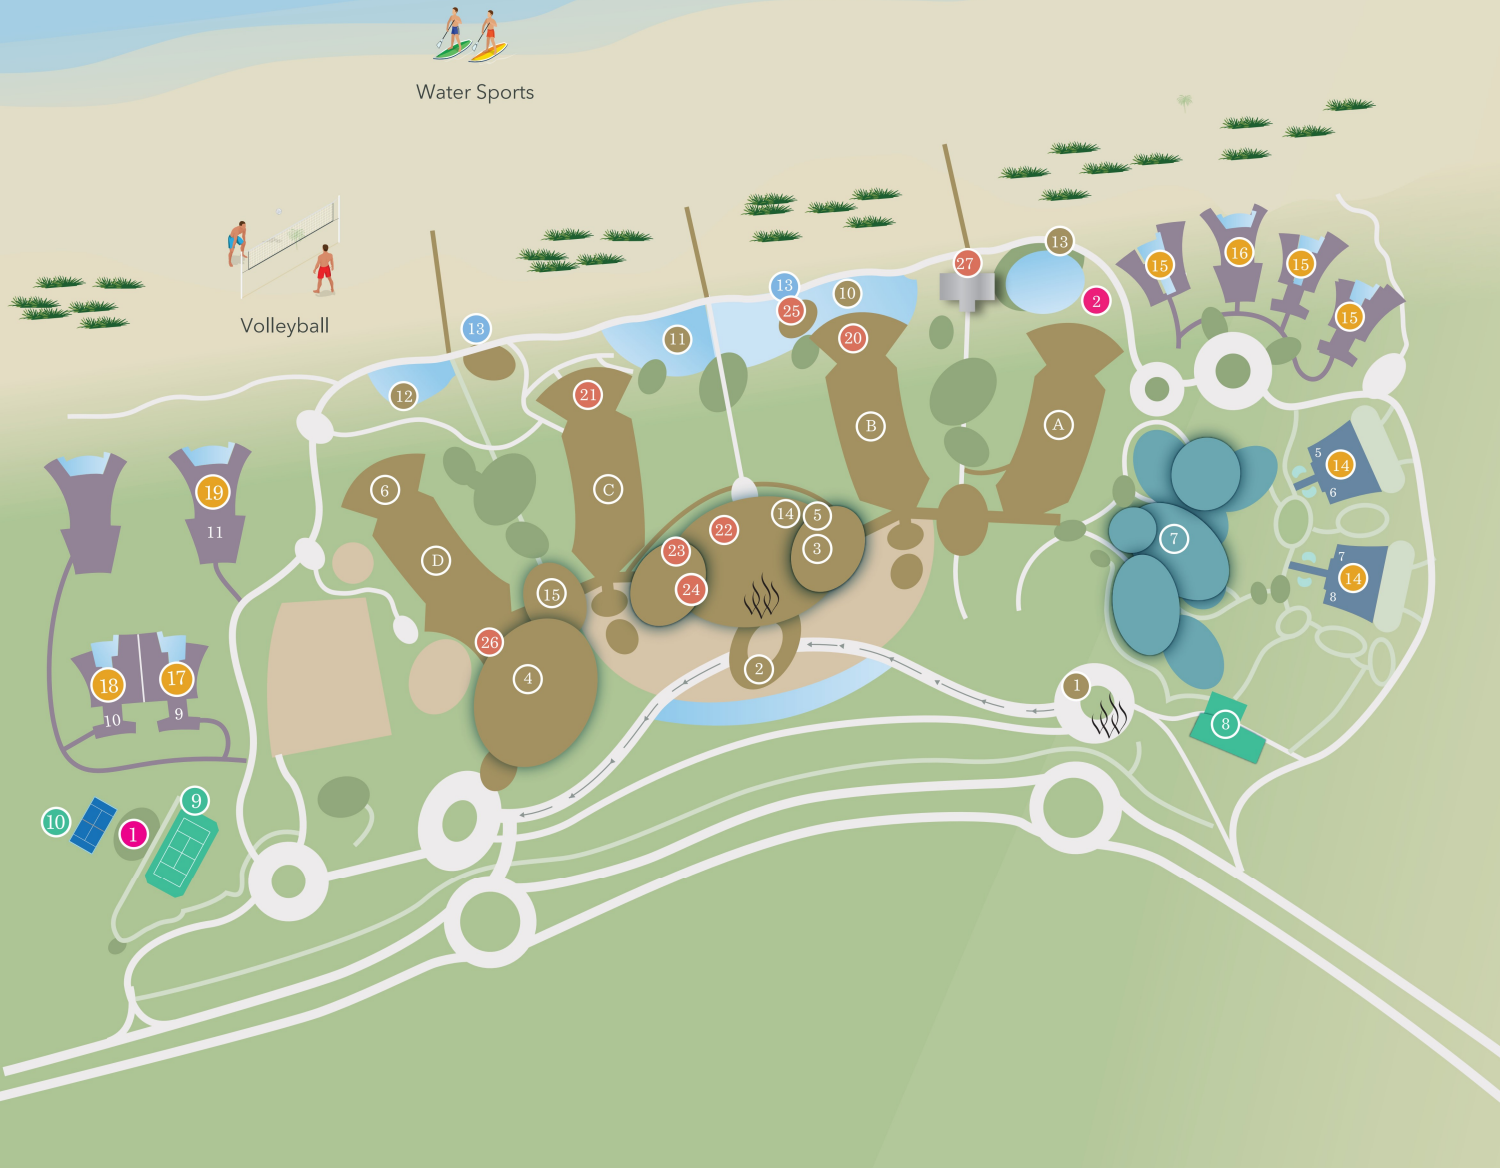

JUMEIRAH

SAADIYAT ISLAND
ABU DHABI

LOCATION MAP

Guest Rooms

- A Al Dana Wing
- B Al Lulu Wing
- C Al Noor Wing
- D Al Murjan Wing

Villas

- 14 2 Bedroom Spa Villas
- 15 3 Bedroom Villas
- 16 4 Bedroom Villa
- 17 2 Bedroom Ocean View Villa
- 18 2 Bedroom Ocean View Villa
- 19 5 Bedroom Duplex Beachfront Villa

- 1 Hotel Entrance
- 2 Lobby Entrance
- 3 Reception
- 4 Function Room
- 5 The Room - Private Event Space (5th Floor)
- 6 Kids & Teens Clubs
- 7 Spa
- 8 Fitness / Gym On Saadiyat
- 9 Tennis Court
- 10 Padel Tennis
- 1 Changing Rooms
- 10 Adults Pool
- 11 Lagoon Pool
- 12 Kids Pool
- 13 Water Refilling Stations
- 13 SAL Pool
- 2 SAL Changing Rooms
- 14 Retail / Hair Salon (1st Floor)
Heritage Touch, Sauce, Toni&Guy
- 15 Sand Dollar (1st Floor)

Dining

- 20 Mare Mare
- 21 Tean
- 22 White (Ground Floor)
- 23 The Lounge Saadiyat (5th Floor)
- 24 Majlis Saadiyat (2nd Floor)
- 25 Pool Bar
- 26 Offside
- 27 Sal Saadiyat Island